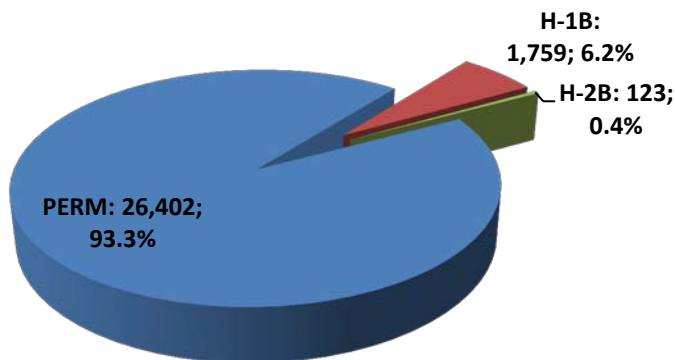

**OFFICE OF FOREIGN LABOR CERTIFICATION**National Prevailing Wage Center– Selected Statistics, FY 2018 YTD<sup>1</sup>**Prevailing Wage (PW) Requests Received<sup>2</sup>**

Program	FYTD	Q1	Q2	Q3	Q4	% FY Change from FY 2017
H-1B <sup>3</sup>	3,442	1,301	2,141	-	-	41%
H-2B	4,547	3,993	554	-	-	-11%
PERM	66,721	32,435	34,286	-	-	-7%

**PW Case Actions**

PW Action	FYTD	Q1	Q2	Q3	Q4	% FY Change from FY 2017
Determined	74,742	42,785	31,957	-	-	-17%
Withdrawn	3,511	1,737	1,774	-	-	-21%
Pending <sup>4</sup>	28,284	25,335	28,284	-	-	-12%

**Pending PW Requests**